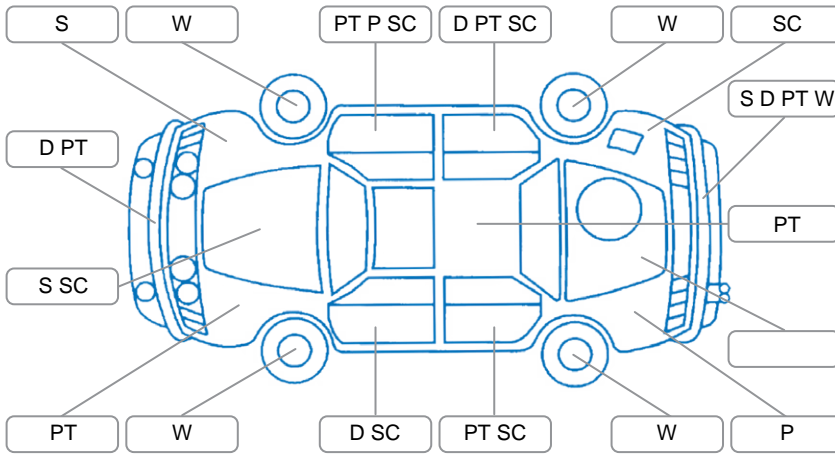

Report ID:	28,099,638	Version:	1
Created:	07 Apr 2026		

Make:	Toyota	Model:	Wish
Body Style:	Wagon	Year:	2006
Rego No.:	PPC94	Rego Expiry:	22 May 2026
WoF Expiry:	09 Nov 2026	Odometer:	169,947 Kms
Good No.:	28099638	VIN:	7AT0H64BX21031781
Next Service:		Service History:	No

Key
 S = Scratch R = Rust C = Crack * = Decals W = Significant scuffs
 D = Dent PT = Paint defect P = Pin dent SC = Stone Chips

Note: some defects and blemishes may not be displayed in the diagram

Body Inspection Comments

2WD
 Engine oil seep

Interior Comments

Seats:	Stains. Slight wear on front seats
Carpets:	Wear on drivers side
Panels:	Scuffs on boot panels
Dashboard:	Good

General Comments

Road Conditions During Test Drive	Dry
Engine Timing Mechanism	Timing Chain
Evidence of Cam Belt Replacement	<input type="checkbox"/> Yes <input type="checkbox"/> No Kms
Inspected by:	Hoani Saunders
Published by:	Miroslav Granich
Inspection Date:	07 Apr 2026