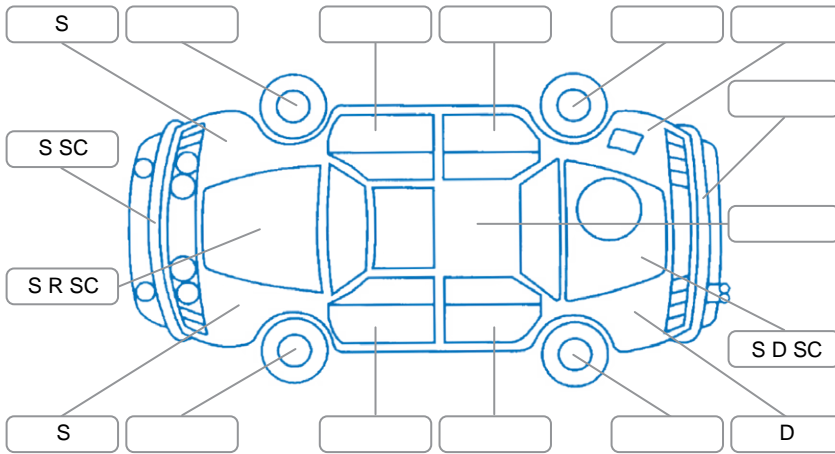

Report ID:	28,099,617	Version:	1
Created:	24 Apr 2026		

Make:	KIA	Model:	Sorento R
Body Style:	SUV	Year:	2011
Rego No.:	GBL588	Rego Expiry:	20 Sep 2026
WoF Expiry:	18 Aug 2026	Odometer:	206,658 Kms
Good No.:	28099617	VIN:	KNAKU814SC5222352
Next Service:	216000	Service History:	Yes

Key

S = Scratch R = Rust C = Crack * = Decals W = Significant scuffs
 D = Dent PT = Paint defect P = Pin dent SC = Stone Chips

Note: some defects and blemishes may not be displayed in the diagram

Body Inspection Comments