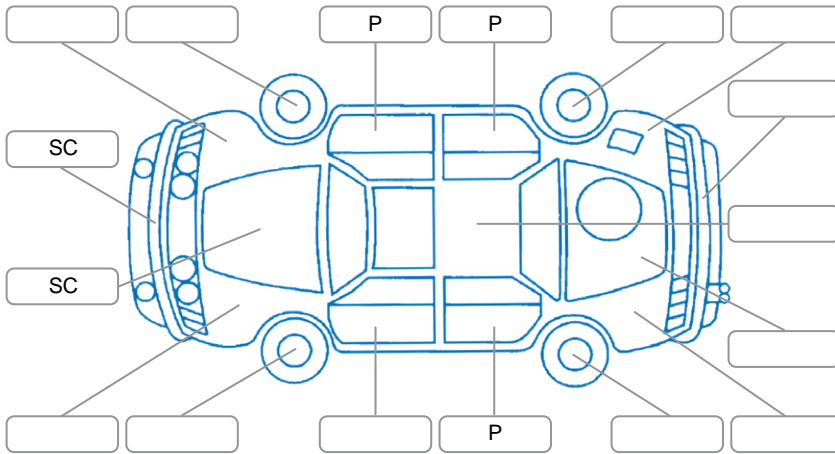

Key
 S = Scratch R = Rust C = Crack * = Decals W = Significant scuffs
 D = Dent PT = Paint defect P = Pin dent SC = Stone Chips

Note: some defects and blemishes may not be displayed in the diagram

Body Inspection Comments

Conditions During Body Inspection: Dry

Under Carriage and Under Bonnet Inspection Comments

Interior Comments

Seats:	Good
Carpets:	Poor
Panels:	Good
Dashboard:	Good

General Comments

One key remote damaged.

Road Conditions During Test Drive	Dry
Engine Timing Mechanism	Timing Chain
Evidence of Cam Belt Replacement	<input type="checkbox"/> Yes <input type="checkbox"/> No Kms
Inspected by:	LukaAjitvan Woerden
Published by:	Shanna Bullion
Inspection Date:	08 Apr 2026