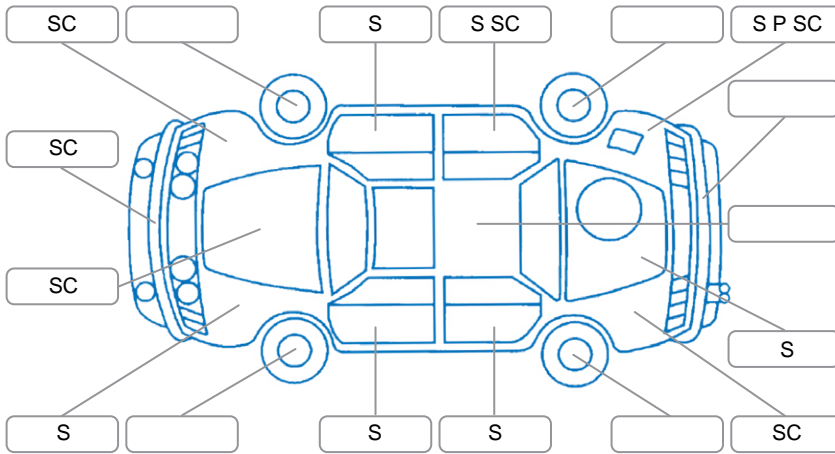

Report ID:	28,099,588	Version:	2
Created:	20 Apr 2026		

Make:	Nissan	Model:	Navara
Body Style:	Utility	Year:	2018
Rego No.:	LKK405	Rego Expiry:	24 May 2026
WoF Expiry:	11 Sep 2026	Odometer:	119,473 Kms
Good No.:	28099588	VIN:	MNTCB2D23A0009299
Next Service:	3/2/27 or 125200km	Service History:	Yes

**Key**  
 S = Scratch    R = Rust    C = Crack    \* = Decals    W = Significant scuffs  
 D = Dent    PT = Paint defect    P = Pin dent    SC = Stone Chips

Note: some defects and blemishes may not be displayed in the diagram