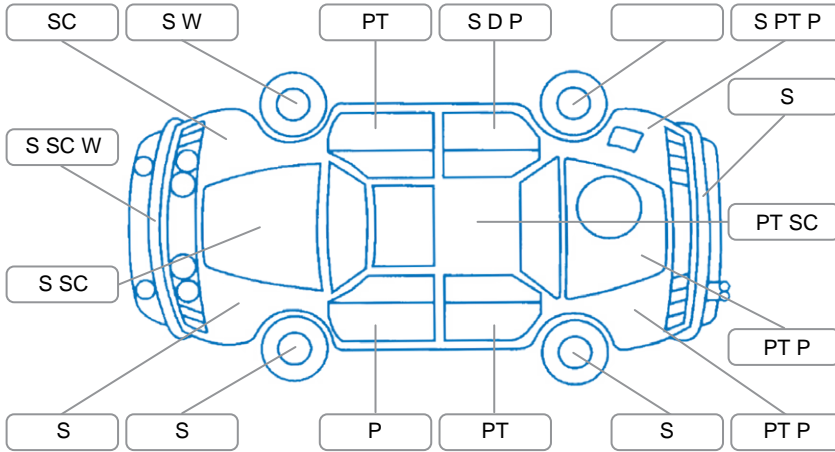

Report ID:	28,099,561	Version:	1
Created:	14 Apr 2026		

Make:	Volkswagen	Model:	Golf
Body Style:	Hatchback	Year:	2011
Rego No.:	LND116	Rego Expiry:	11 Aug 2026
WoF Expiry:	24 Apr 2027	Odometer:	124,276 Kms
Good No.:	28099561	VIN:	WVWZZZ1KZBW259137
Next Service:	134,200km's	Service History:	No

Key

S = Scratch R = Rust C = Crack * = Decals W = Significant scuffs
 D = Dent PT = Paint defect P = Pin dent SC = Stone Chips

Note: some defects and blemishes may not be displayed in the diagram

Body Inspection Comments

Conditions During Body Inspection: Dry

Under Carriage and Under Bonnet Inspection Comments

Interior Comments

Seats:	Good
Carpets:	Good
Panels:	Good
Dashboard:	Good

General Comments

Road Conditions During Test Drive	Dry	
Engine Timing Mechanism	Cambelt	
Evidence of Cam Belt Replacement	<input type="checkbox"/> Yes	<input checked="" type="checkbox"/> No
Inspected by:	Jason Young	
Published by:	Glen Charlton	
Inspection Date:	14 Apr 2026	