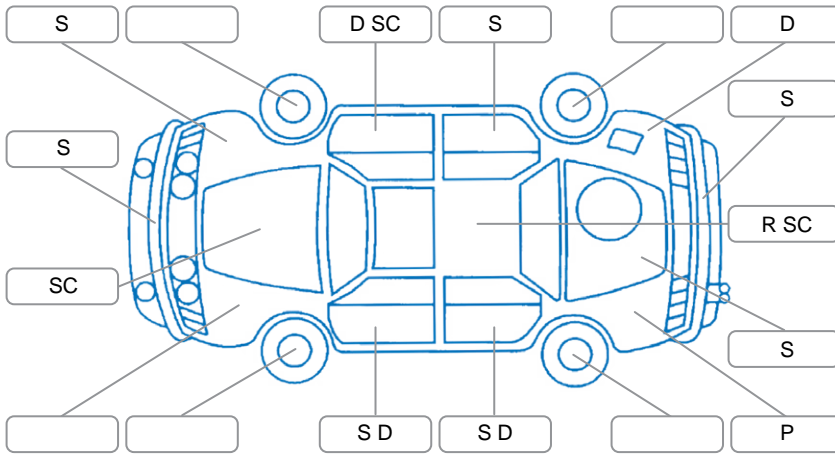

Report ID:	28,099,485	Version:	2
Created:	07 Apr 2026		

Make:	Mitsubishi	Model:	RVR
Body Style:	Wagon	Year:	2012
Rego No.:	NAM560	Rego Expiry:	18 Aug 2026
WoF Expiry:	15 Sep 2026	Odometer:	132,628 Kms
Good No.:	28099485	VIN:	7AT0CJ1KX20104409
Next Service:	142600	Service History:	No

Key

S = Scratch R = Rust C = Crack * = Decals W = Significant scuffs
 D = Dent PT = Paint defect P = Pin dent SC = Stone Chips

Note: some defects and blemishes may not be displayed in the diagram

Body Inspection Comments

Conditions During Body Inspection

Dry

Under Carriage and Under Bonnet Inspection Comments

Interior Comments

Seats:	Poor
Carpets:	Average
Panels:	Average
Dashboard:	Good

General Comments

Road Conditions During Test Drive	Wet	
Engine Timing Mechanism	Timing Chain	
Evidence of Cam Belt Replacement	<input type="checkbox"/> Yes <input type="checkbox"/> No	Kms
Inspected by:	Chris Buckley	
Published by:	Charlotte Jane	
Inspection Date:	07 Apr 2026	