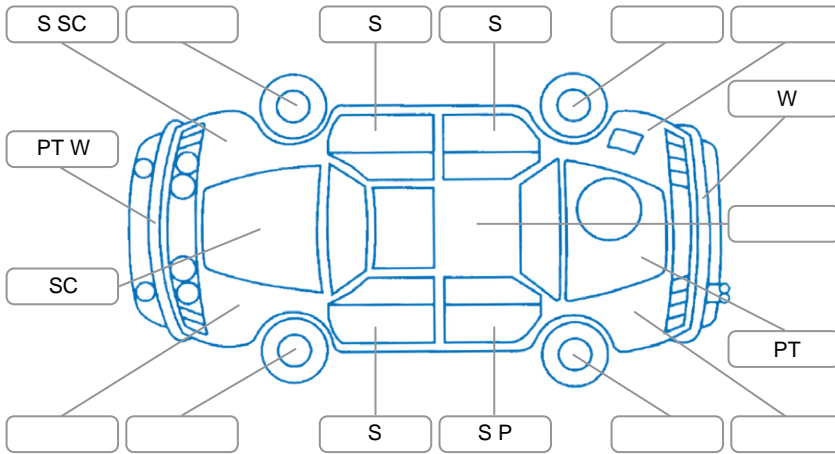

Report ID:	28,099,471	Version:	1
Created:	07 Apr 2026		

Make:	Lexus	Model:	IS250
Body Style:	Sedan	Year:	2008
Rego No.:	MYC872	Rego Expiry:	21 May 2026
WoF Expiry:	20 Oct 2026	Odometer:	188,436 Kms
Good No.:	28099471	VIN:	JTHBK262005070199
Next Service:	25/3/27 or 203000km	Service History:	No

Key
 S = Scratch R = Rust C = Crack * = Decals W = Significant scuffs
 D = Dent PT = Paint defect P = Pin dent SC = Stone Chips

Note: some defects and blemishes may not be displayed in the diagram

Body Inspection Comments