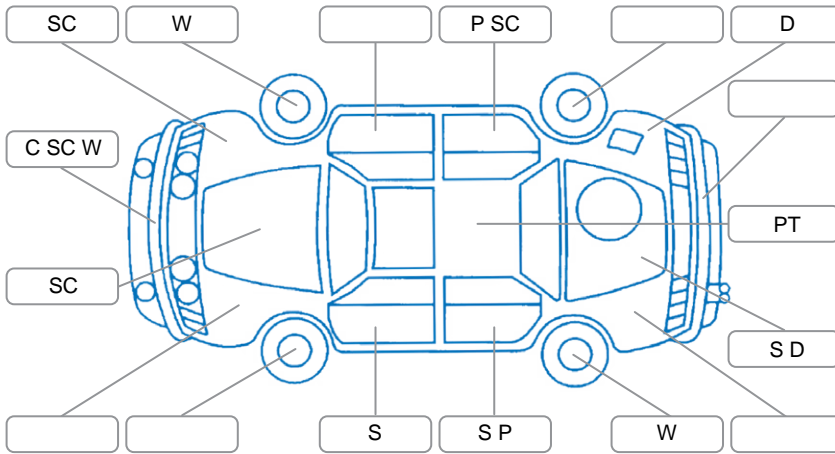

Report ID:	28,099,463	Version:	1
Created:	09 Apr 2026		

Make:	Toyota	Model:	Corolla
Body Style:	Sedan	Year:	2019
Rego No.:	LYN581	Rego Expiry:	31 Oct 2026
WoF Expiry:	07 Apr 2027	Odometer:	147,637 Kms
Good No.:	28099463	VIN:	MR053REH205317513
Next Service:	23/9/26 or 157500km	Service History:	Yes

Key

S = Scratch R = Rust C = Crack * = Decals W = Significant scuffs
 D = Dent PT = Paint defect P = Pin dent SC = Stone Chips

Note: some defects and blemishes may not be displayed in the diagram

Body Inspection Comments

Stone chips in windscreen.

Conditions During Body Inspection

Dry

Under Carriage and Under Bonnet Inspection Comments

Interior Comments

Seats:	Good
Carpets:	Good
Panels:	Good
Dashboard:	Good

General Comments