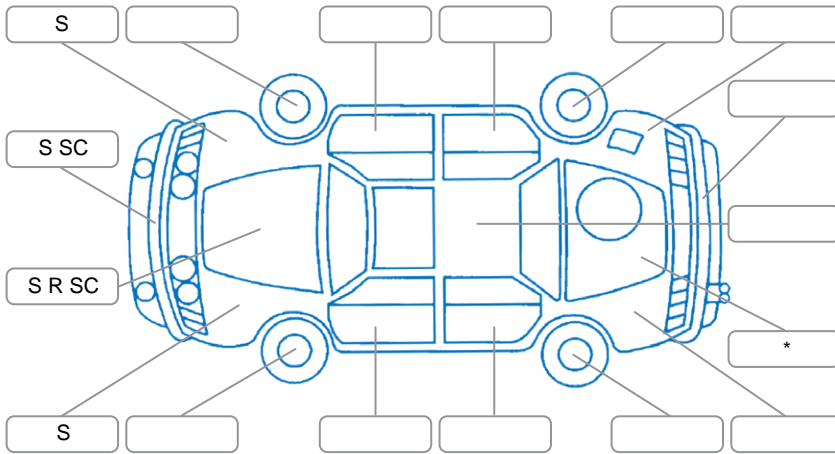

Report ID:	28,099,444	Version:	1
Created:	21 Apr 2026		

Make:	Toyota	Model:	Harrier
Body Style:	Wagon	Year:	2006
Rego No.:	LAR890	Rego Expiry:	16 Mar 2026
WoF Expiry:	27 Jun 2026	Odometer:	107,490 Kms
Good No.:	28099444	VIN:	7AT0H634X17020379
Next Service:	109,000	Service History:	Yes

Key
 S = Scratch R = Rust C = Crack * = Decals W = Significant scuffs
 D = Dent PT = Paint defect P = Pin dent SC = Stone Chips

Note: some defects and blemishes may not be displayed in the diagram

Body Inspection Comments