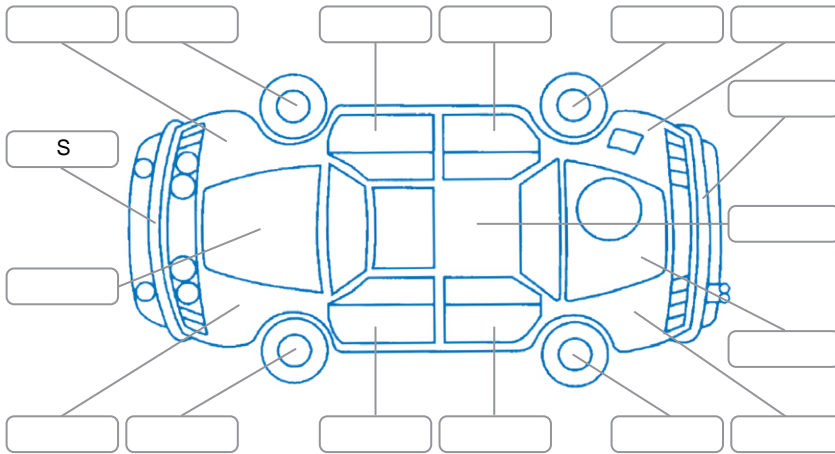

Report ID:	28,099,437	Version:	2
Created:	07 Apr 2026		

Make:	Mercedes-Benz	Model:	B180
Body Style:	Wagon	Year:	2012
Rego No.:	RLF691	Rego Expiry:	16 Apr 2026
WoF Expiry:	08 Aug 2026	Odometer:	88,475 Kms
Good No.:	28099437	VIN:	WDD2462422J050269
Next Service:	98000	Service History:	No

Key
 S = Scratch R = Rust C = Crack * = Decals W = Significant scuffs
 D = Dent PT = Paint defect P = Pin dent SC = Stone Chips

Note: some defects and blemishes may not be displayed in the diagram

Body Inspection Comments