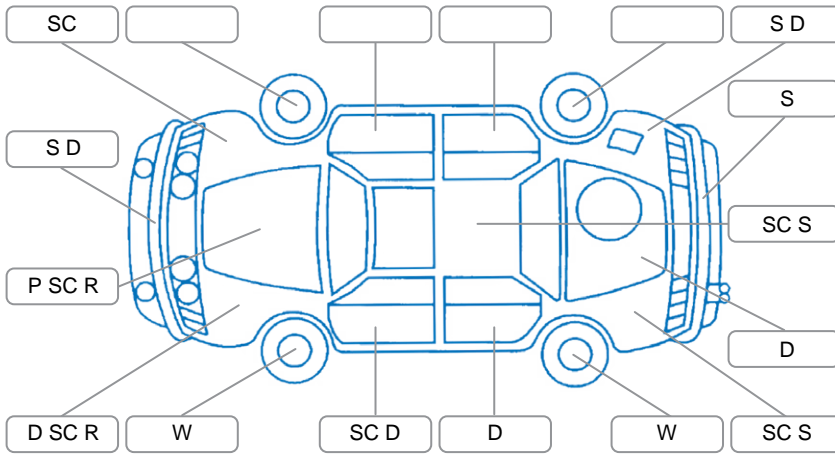

Report ID:	28,099,428	Version:	2
Created:	13 Apr 2026		

Make:	Toyota	Model:	Hiace
Body Style:	Minibus	Year:	2021
Rego No.:	NWS943	Rego Expiry:	24 May 2026
WoF Expiry:	25 Nov 2026	Odometer:	75,823 Kms
Good No.:	28099428	VIN:	JTFNA8AP808022821
Next Service:	88,000 kms	Service History:	Yes

Key
 S = Scratch R = Rust C = Crack * = Decals W = Significant scuffs
 D = Dent PT = Paint defect P = Pin dent SC = Stone Chips

Note: some defects and blemishes may not be displayed in the diagram

Body Inspection Comments

Left taillight damage, left front bumper corner impact damage and missing parking sensor along with trim misaligned, L front tyre side wall damage,

Conditions During Body Inspection	Dry
-----------------------------------	-----