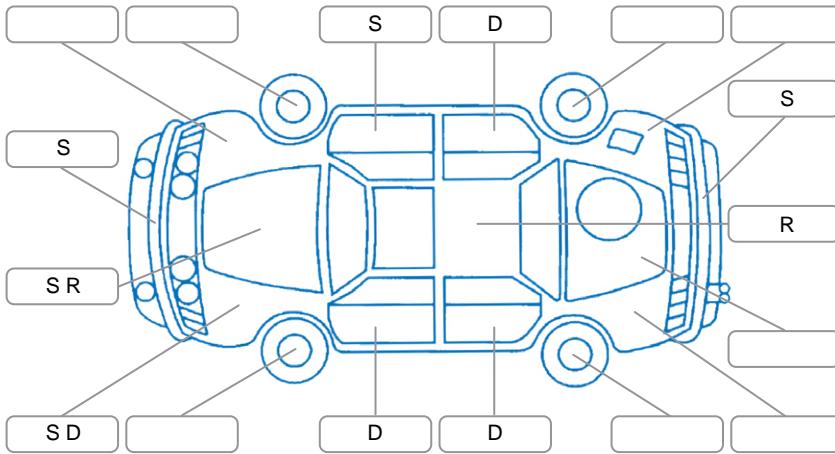

Report ID:	28,099,416	Version:	1
Created:	08 Apr 2026		

Make:	Subaru	Model:	Forester
Body Style:	Wagon	Year:	2009
Rego No.:	NPY948	Rego Expiry:	24 Mar 2026
WoF Expiry:	24 Nov 2026	Odometer:	128,054 Kms
Good No.:	28099416	VIN:	7AT0GF17X21043744
Next Service:	134,829 kms	Service History:	No

**Key**  
 S = Scratch    R = Rust    C = Crack    \* = Decals    W = Significant scuffs  
 D = Dent    PT = Paint defect    P = Pin dent    SC = Stone Chips

Note: some defects and blemishes may not be displayed in the diagram