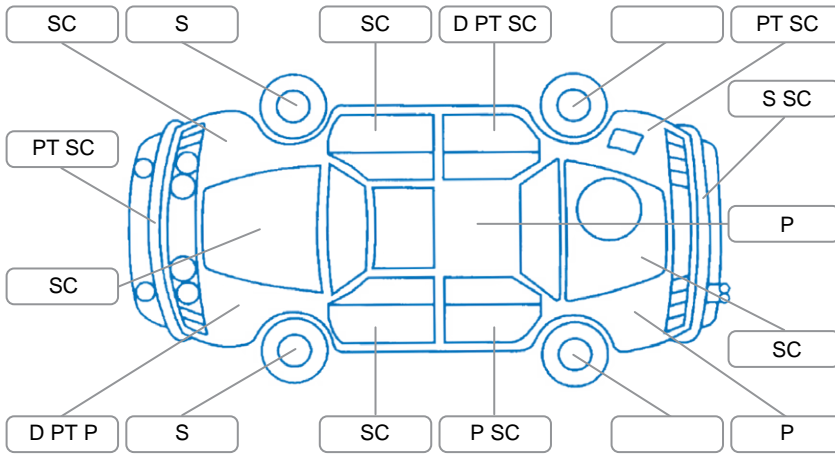

Report ID:	28,099,395	Version:	1
Created:	08 Apr 2026		

Make:	Nissan	Model:	Dualis
Body Style:	Wagon	Year:	2007
Rego No.:	JJL995	Rego Expiry:	20 Sep 2026
WoF Expiry:	20 Jan 2027	Odometer:	170,371 Kms
Good No.:	28099395	VIN:	7AT0DH7HX15020277
Next Service:	178,800 Kms	Service History:	No

### Key

S = Scratch    R = Rust    C = Crack    \* = Decals    W = Significant scuffs  
 D = Dent    PT = Paint defect    P = Pin dent    SC = Stone Chips

Note: some defects and blemishes may not be displayed in the diagram

### Under Carriage and Under Bonnet Inspection Comments

Engine/transmission oil leak.