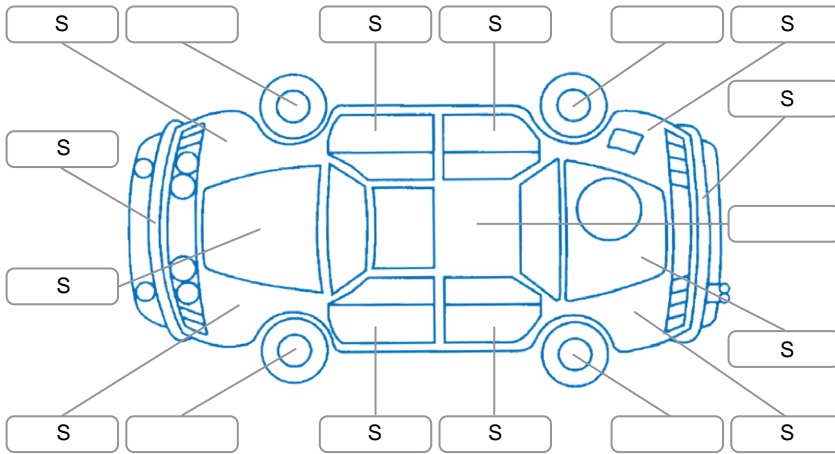

Report ID:	28,099,353	Version:	1
Created:	14 Apr 2026		

Make:	Holden	Model:	Equinox
Body Style:	SUV	Year:	2020
Rego No.:	MSW651	Rego Expiry:	11 Jun 2026
WoF Expiry:	25 Feb 2027	Odometer:	138,138 Kms
Good No.:	28099353	VIN:	3G0AX7EX1LS595840
Next Service:	147002	Service History:	Yes

Key
 S = Scratch R = Rust C = Crack * = Decals W = Significant scuffs
 D = Dent PT = Paint defect P = Pin dent SC = Stone Chips

Note: some defects and blemishes may not be displayed in the diagram

Body Inspection Comments

Key worn/

Conditions During Body Inspection Wet

Under Carriage and Under Bonnet Inspection Comments

2wd/

Interior Comments

Seats:	Average
Carpets:	Average
Panels:	scratch marks
Dashboard:	gear knob worn

General Comments