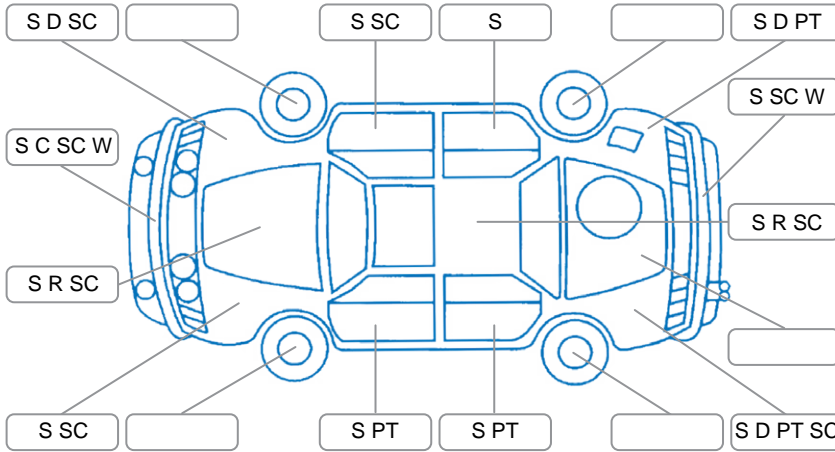

Report ID:	28,099,348	Version:	1
Created:	23 Apr 2026		

Make:	Mazda	Model:	Mazda6
Body Style:	Wagon	Year:	2013
Rego No.:	HBM212	Rego Expiry:	22 May 2026
WoF Expiry:	29 Dec 2026	Odometer:	251,462 Kms
Good No.:	28099348	VIN:	JM0GJ103100107003
Next Service:	261000	Service History:	No

Key

S = Scratch R = Rust C = Crack * = Decals W = Significant scuffs
 D = Dent PT = Paint defect P = Pin dent SC = Stone Chips

Note: some defects and blemishes may not be displayed in the diagram

Body Inspection Comments