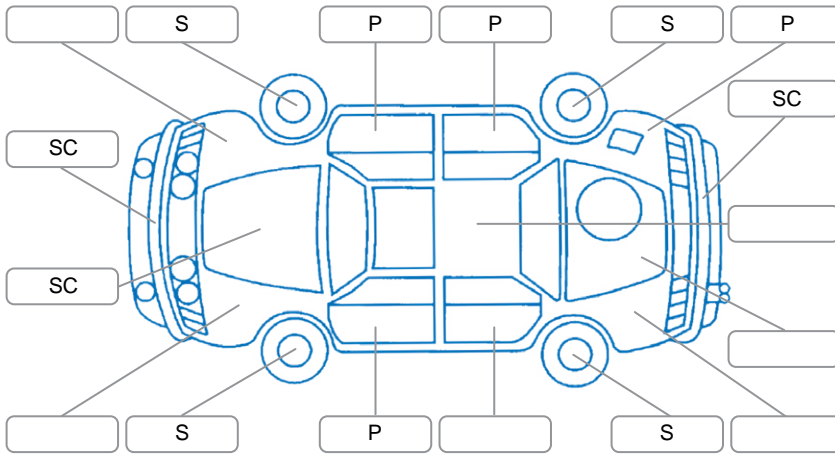

Make:	Honda	Model:	Freed
Body Style:	Wagon	Year:	2012
Rego No.:	RCP997	Rego Expiry:	09 Jun 2026
WoF Expiry:	19 Feb 2027	Odometer:	169,227 Kms
Good No.:	28099297	VIN:	7AT08GCWX25024732
Next Service:	179,229kms	Service History:	No

Key
 S = Scratch R = Rust C = Crack * = Decals W = Significant scuffs
 D = Dent PT = Paint defect P = Pin dent SC = Stone Chips

Note: some defects and blemishes may not be displayed in the diagram

Body Inspection Comments