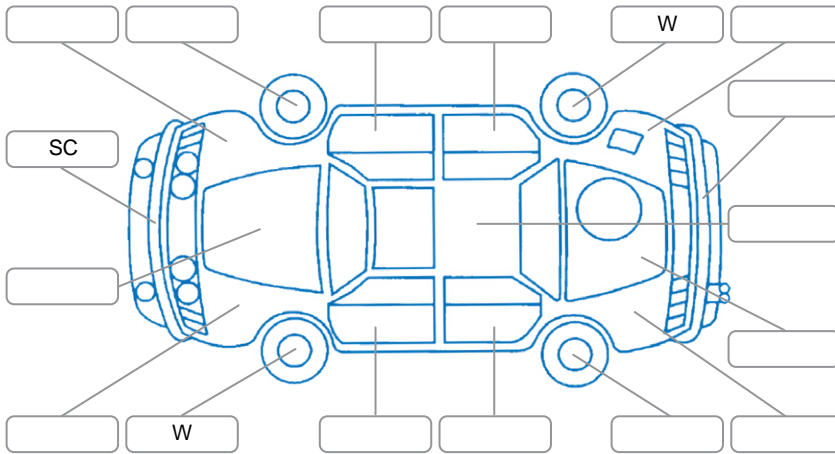

Report ID:	28,099,284	Version:	1
Created:	19 May 2026		

Make:	Peugeot	Model:	5008
Body Style:	SUV	Year:	2018
Rego No.:	LMP879	Rego Expiry:	17 Sep 2026
WoF Expiry:	01 Jun 2027	Odometer:	121,060 Kms
Good No.:	28099284	VIN:	VF3M45GYWJL031258
Next Service:	131,000 Kms	Service History:	Yes

Key
 S = Scratch R = Rust C = Crack * = Decals W = Significant scuffs
 D = Dent PT = Paint defect P = Pin dent SC = Stone Chips

Note: some defects and blemishes may not be displayed in the diagram

Body Inspection Comments