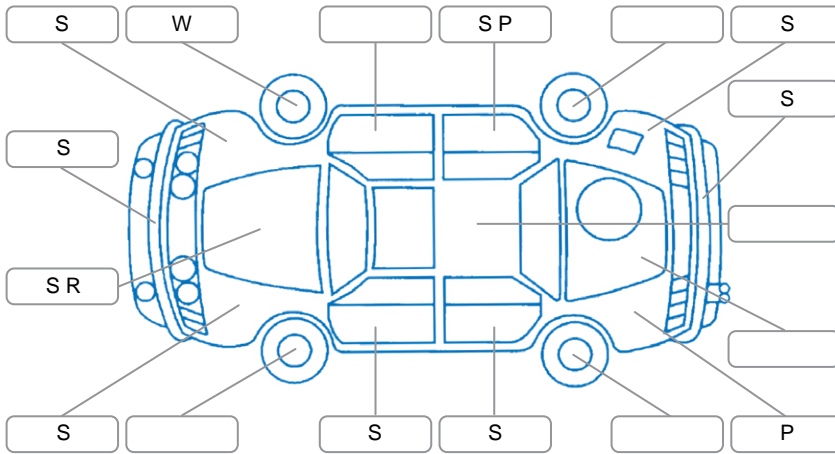

Report ID:	28,099,278	Version:	1
Created:	08 Apr 2026		

Make:	Nissan	Model:	Dualis
Body Style:	Wagon	Year:	2008
Rego No.:	JJB986	Rego Expiry:	13 Aug 2026
WoF Expiry:	16 Aug 2026	Odometer:	156,081 Kms
Good No.:	28099278	VIN:	7AT0DH7HX15006702
Next Service:	Over due	Service History:	No

Key
 S = Scratch R = Rust C = Crack * = Decals W = Significant scuffs
 D = Dent PT = Paint defect P = Pin dent SC = Stone Chips

Note: some defects and blemishes may not be displayed in the diagram

Body Inspection Comments

- FL tyre outer edge worn out
- Sun roof hood lining torn
- RR parcel tray holder broken
- Front rear view mirror cover scratches

Conditions During Body Inspection: Dry

Under Carriage and Under Bonnet Inspection Comments