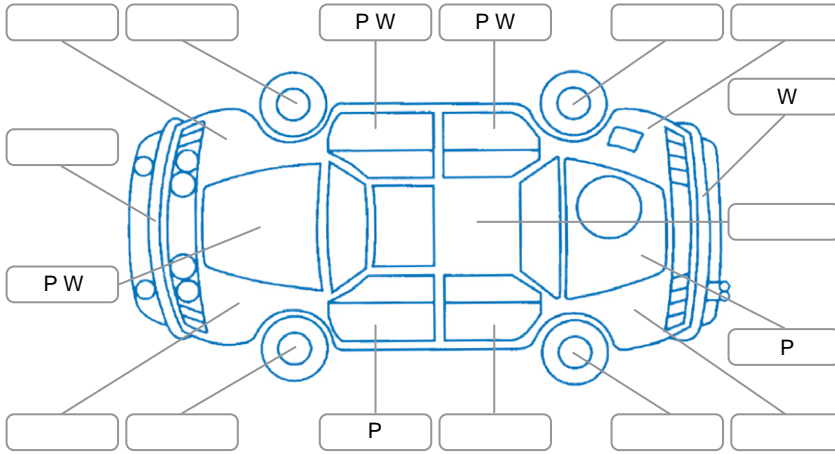

Report ID:	28,099,250	Version:	2
Created:	23 Apr 2026		

Make:	Ford	Model:	Ranger
Body Style:	Utility	Year:	2019
Rego No.:	MEY348	Rego Expiry:	26 Apr 2026
WoF Expiry:	23 Oct 2026	Odometer:	105,583 Kms
Good No.:	28099250	VIN:	MPBUMFF60KX223954
Next Service:	120,500Kms	Service History:	Yes

**Key**

S = Scratch    R = Rust    C = Crack    \* = Decals    W = Significant scuffs  
 D = Dent    PT = Paint defect    P = Pin dent    SC = Stone Chips

Note: some defects and blemishes may not be displayed in the diagram