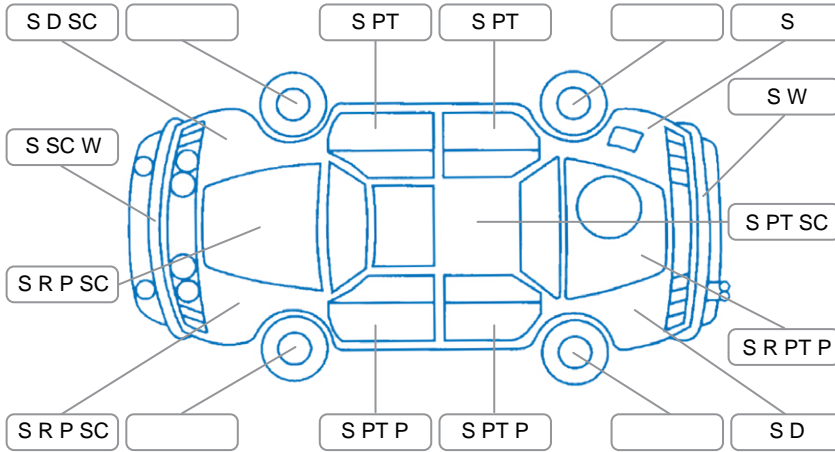

Report ID:	28,099,245	Version:	2
Created:	21 Apr 2026		

Make:	Suzuki	Model:	Swift
Body Style:	Hatchback	Year:	2007
Rego No.:	HWT607	Rego Expiry:	08 May 2026
WoF Expiry:	30 Apr 2027	Odometer:	176,816 Kms
Good No.:	28099245	VIN:	7AT0GK0CX14409711
Next Service:	186,800	Service History:	No

### Key

S = Scratch    R = Rust    C = Crack    \* = Decals    W = Significant scuffs  
 D = Dent    PT = Paint defect    P = Pin dent    SC = Stone Chips

Note: some defects and blemishes may not be displayed in the diagram