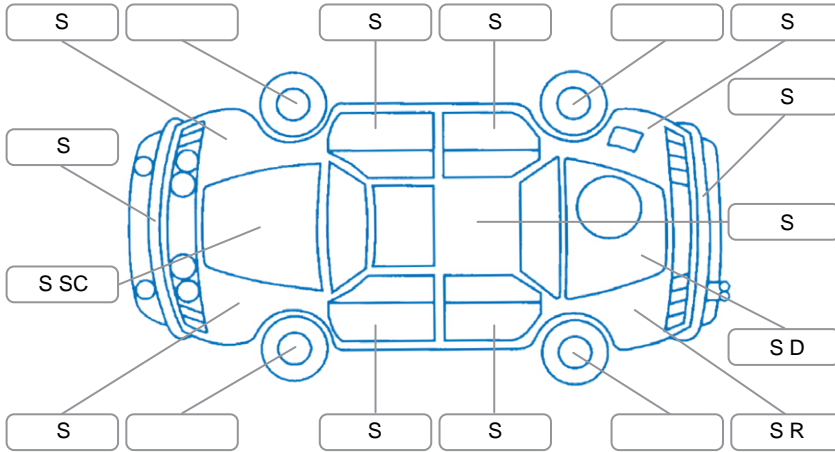

Report ID:	28,099,221	Version:	3
Created:	26 May 2026		

Make:	Nissan	Model:	Caravan
Body Style:	Minibus	Year:	2003
Rego No.:	QYB600	Rego Expiry:	26 May 2026
WoF Expiry:	24 Feb 2027	Odometer:	238,673 Kms
Good No.:	28099221	VIN:	7AT0DH06X11010470
Next Service:	248,000	Service History:	No

Key

S = Scratch R = Rust C = Crack * = Decals W = Significant scuffs
 D = Dent PT = Paint defect P = Pin dent SC = Stone Chips

Note: some defects and blemishes may not be displayed in the diagram

Body Inspection Comments