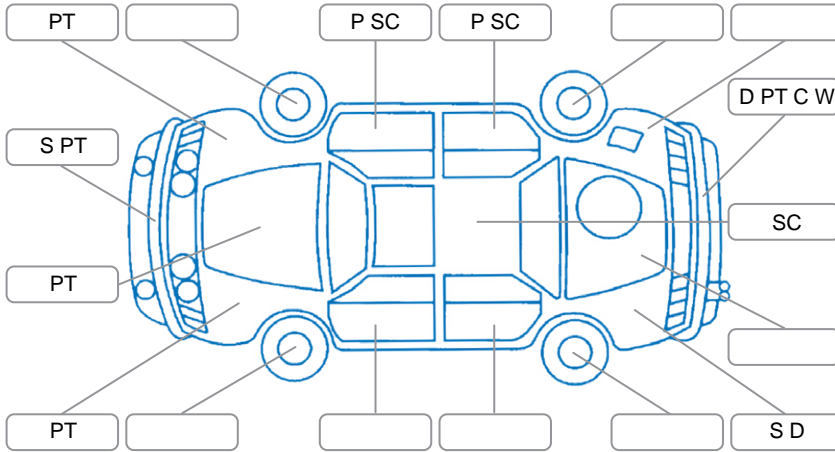

Report ID:	28,099,213	Version:	1
Created:	07 Apr 2026		

Make:	Lexus	Model:	Es300
Body Style:	Sedan	Year:	1999
Rego No.:	BZH628	Rego Expiry:	01 May 2026
WoF Expiry:	21 Jul 2026	Odometer:	250,008 Kms
Good No.:	28099213	VIN:	JT762XV2000223701
Next Service:	252008	Service History:	No

Key

S = Scratch R = Rust C = Crack * = Decals W = Significant scuffs
 D = Dent PT = Paint defect P = Pin dent SC = Stone Chips

Note: some defects and blemishes may not be displayed in the diagram

Body Inspection Comments

Conditions During Body Inspection

Under Carriage and Under Bonnet Inspection Comments

Oil leak

Interior Comments

Seats:	Good
Carpets:	Good
Panels:	Good
Dashboard:	Good

General Comments

Road Conditions During Test Drive	Dry		
Engine Timing Mechanism	Timing Chain		
Evidence of Cam Belt Replacement	<input type="checkbox"/> Yes	<input type="checkbox"/> No	Kms
Inspected by:	Alana Saunders		
Published by:	Alana Saunders		
Inspection Date:	07 Apr 2026		