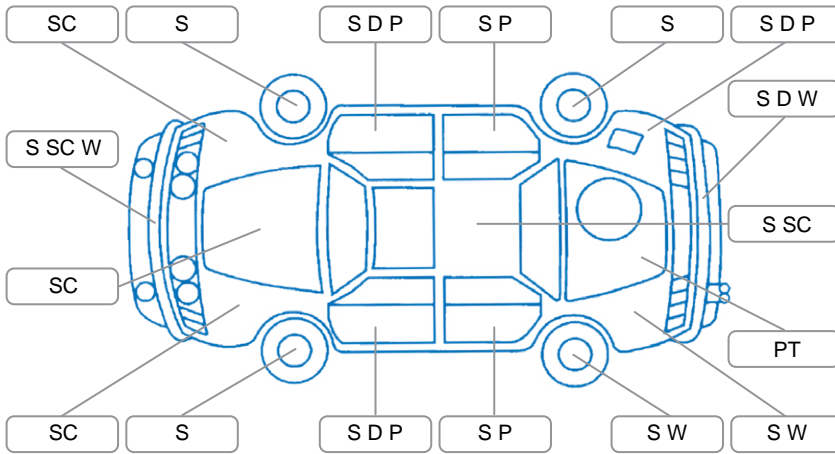

Report ID:	28,099,209	Version:	1
Created:	13 Apr 2026		

Make:	Subaru	Model:	Levorg
Body Style:	Hatchback	Year:	2016
Rego No.:	MTW372	Rego Expiry:	23 Sep 2026
WoF Expiry:	14 Apr 2027	Odometer:	212,061 Kms
Good No.:	28099209	VIN:	7AT0GF22X19020098
Next Service:	222,047km's	Service History:	No

Key
 S = Scratch R = Rust C = Crack * = Decals W = Significant scuffs
 D = Dent PT = Paint defect P = Pin dent SC = Stone Chips

Note: some defects and blemishes may not be displayed in the diagram

Body Inspection Comments