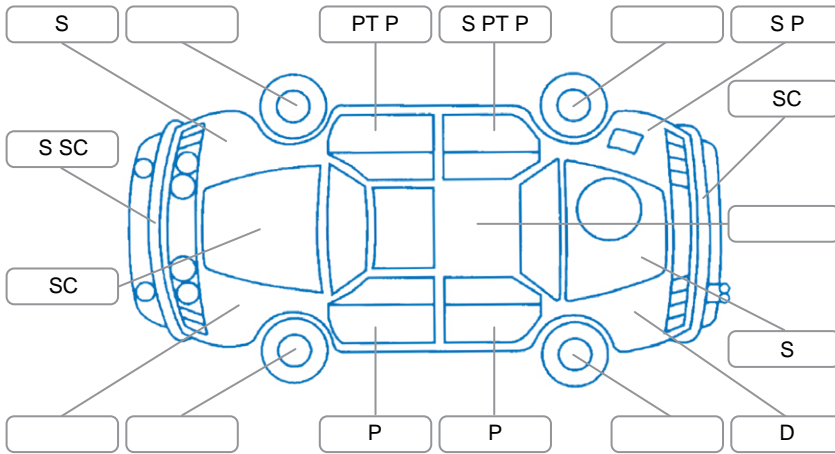

Report ID:	28,099,170	Version:	2
Created:	14 Apr 2026		

Make:	Toyota	Model:	Rav4
Body Style:	Wagon	Year:	2008
Rego No.:	KKN291	Rego Expiry:	26 Aug 2026
WoF Expiry:	03 Sep 2026	Odometer:	212,837 Kms
Good No.:	28099170	VIN:	7AT0H61XX16034467
Next Service:	unknown.	Service History:	No

Key

S = Scratch R = Rust C = Crack * = Decals W = Significant scuffs
 D = Dent PT = Paint defect P = Pin dent SC = Stone Chips

Note: some defects and blemishes may not be displayed in the diagram

Body Inspection Comments

Conditions During Body Inspection: Dry

Under Carriage and Under Bonnet Inspection Comments

Oil leaks.

Interior Comments

Seats:	Good
Carpets:	Good
Panels:	handbrake worn.
Dashboard:	steering wheel worn.

General Comments