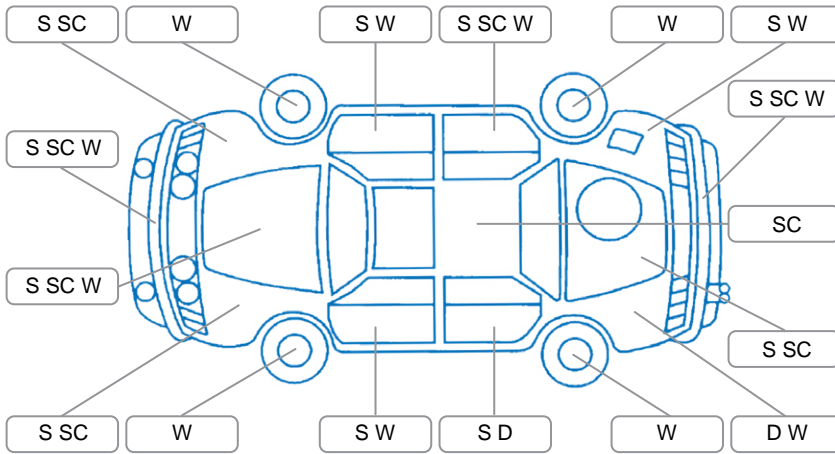

Report ID:	28,099,162	Version:	1
Created:	10 Apr 2026		

Make:	Nissan	Model:	Murano
Body Style:	Wagon	Year:	2006
Rego No.:	KAK576	Rego Expiry:	10 Jun 2026
WoF Expiry:	09 Apr 2027	Odometer:	243,656 Kms
Good No.:	28099162	VIN:	7AT0DH74X16011614
Next Service:	251,000km	Service History:	No

Key
 S = Scratch R = Rust C = Crack * = Decals W = Significant scuffs
 D = Dent PT = Paint defect P = Pin dent SC = Stone Chips

Note: some defects and blemishes may not be displayed in the diagram

Body Inspection Comments

Windscreen stone chips

Conditions During Body Inspection

Dry

Under Carriage and Under Bonnet Inspection Comments

Engine oil leaks
 Underbody surface rust
 Front wheel drive

Interior Comments

Seats:	Average
Carpets:	Average
Panels:	Good
Dashboard:	Good