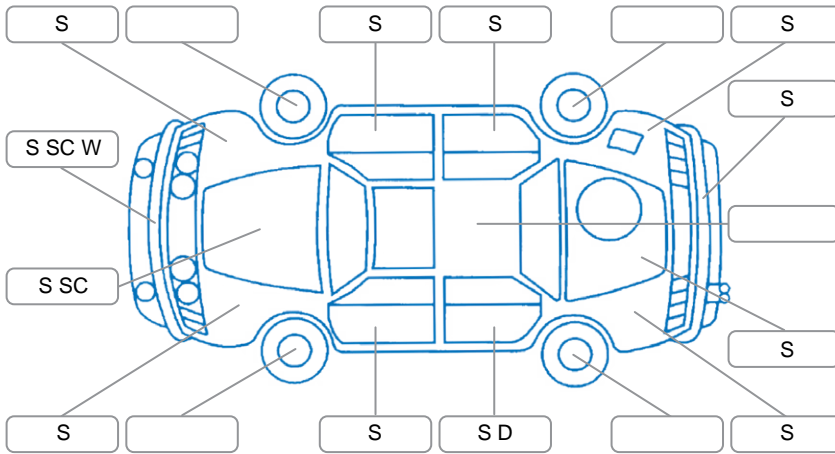

Report ID:	28,099,143	Version:	3
Created:	24 Apr 2026		

Make:	BMW	Model:	X1
Body Style:	Wagon	Year:	2013
Rego No.:	MFF157	Rego Expiry:	23 Oct 2026
WoF Expiry:	04 Apr 2027	Odometer:	128,007 Kms
Good No.:	28099143	VIN:	WBAVL32030VU76013
Next Service:	138,000 kms	Service History:	No

Key
 S = Scratch R = Rust C = Crack * = Decals W = Significant scuffs
 D = Dent PT = Paint defect P = Pin dent SC = Stone Chips

Note: some defects and blemishes may not be displayed in the diagram

Body Inspection Comments