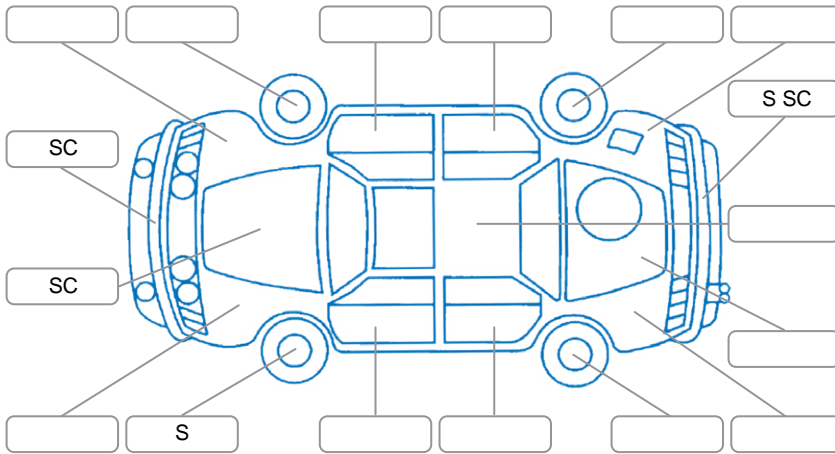

Report ID:	28,099,127	Version:	2
Created:	17 Apr 2026		

Make:	KIA	Model:	Sportage
Body Style:	SUV	Year:	2017
Rego No.:	KHZ325	Rego Expiry:	04 Jan 2027
WoF Expiry:	02 Apr 2027	Odometer:	137,146 Kms
Good No.:	28099127	VIN:	KNAPN81CSH7220880
Next Service:	147,704kms	Service History:	No

Key
 S = Scratch R = Rust C = Crack * = Decals W = Significant scuffs
 D = Dent PT = Paint defect P = Pin dent SC = Stone Chips

Note: some defects and blemishes may not be displayed in the diagram

Body Inspection Comments

Conditions During Body Inspection: Dry

Under Carriage and Under Bonnet Inspection Comments

Interior Comments

Seats:	Good
Carpets:	Good
Panels:	Good
Dashboard:	Good

General Comments

Road Conditions During Test Drive	Dry		
Engine Timing Mechanism	Timing Chain		
Evidence of Cam Belt Replacement	<input type="checkbox"/> Yes	<input type="checkbox"/> No	Kms
Inspected by:	LukaAjitvan Woerden		
Published by:	Cody O'Neill		
Inspection Date:	08 Apr 2026		