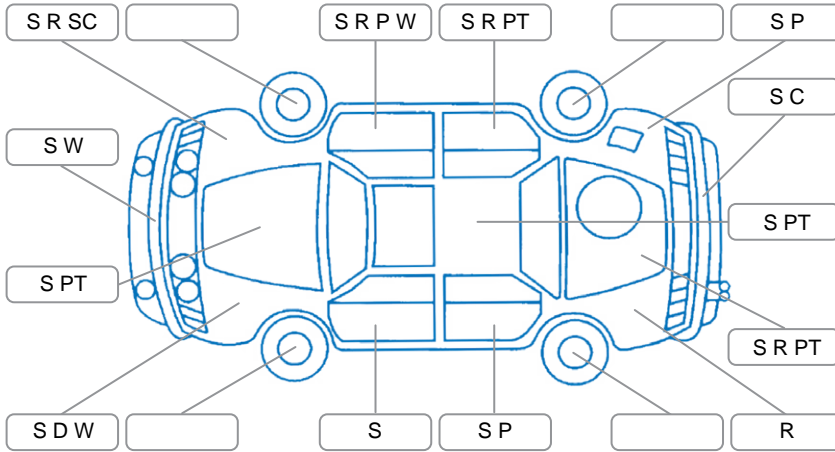

Report ID:	28,099,104	Version:	2
Created:	14 Apr 2026		

Make:	Honda	Model:	FIT
Body Style:	Hatchback	Year:	2004
Rego No.:	JJD794	Rego Expiry:	12 Jun 2026
WoF Expiry:	07 Apr 2027	Odometer:	164,687 Kms
Good No.:	28099104	VIN:	7AT08G2YX15908764
Next Service:	Unknown	Service History:	No

Key

S = Scratch R = Rust C = Crack * = Decals W = Significant scuffs
 D = Dent PT = Paint defect P = Pin dent SC = Stone Chips

Note: some defects and blemishes may not be displayed in the diagram

Body Inspection Comments

Conditions During Body Inspection: Dry

Under Carriage and Under Bonnet Inspection Comments

Interior Comments

Seats:	Drivers Headrest Stained
Carpets:	Poor
Panels:	Average
Dashboard:	Average

General Comments