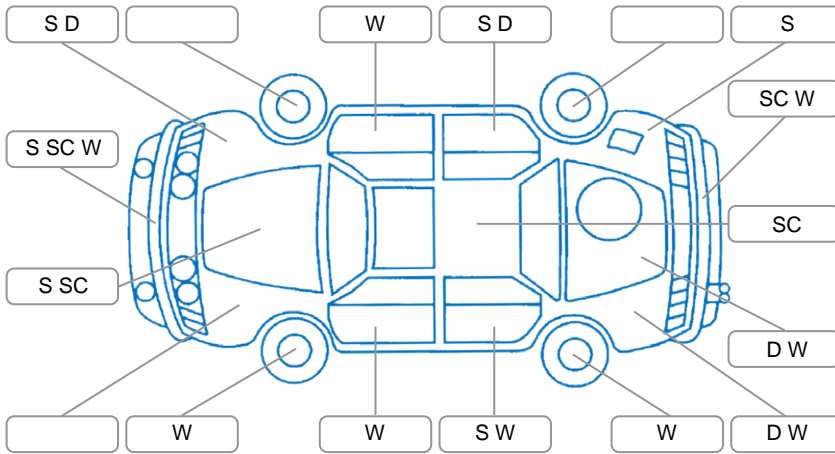

Report ID:	28,099,087	Version:	1
Created:	07 Apr 2026		

Make:	Honda	Model:	CRV
Body Style:	Wagon	Year:	2007
Rego No.:	KHD710	Rego Expiry:	30 Jun 2026
WoF Expiry:	26 Jun 2026	Odometer:	181,202 Kms
Good No.:	28099087	VIN:	7AT08G7HX16006226
Next Service:	190,750km	Service History:	No

### Key

S = Scratch    R = Rust    C = Crack    \* = Decals    W = Significant scuffs  
 D = Dent    PT = Paint defect    P = Pin dent    SC = Stone Chips

Note: some defects and blemishes may not be displayed in the diagram