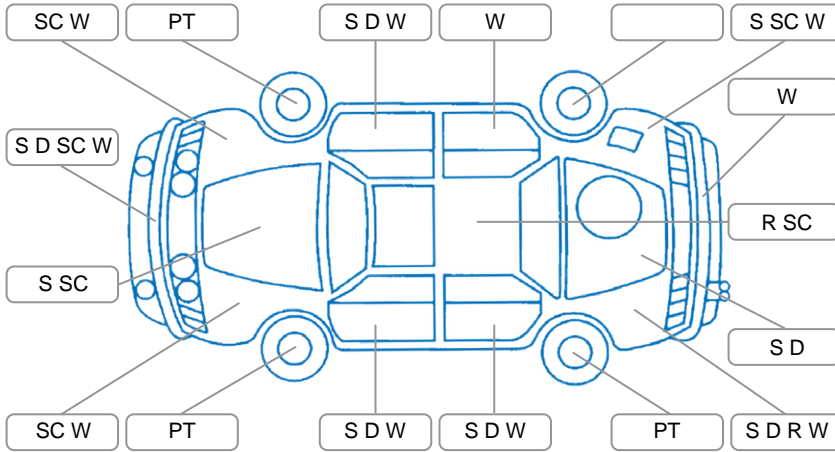

Report ID:	28,099,060	Version:	1
Created:	08 Apr 2026		

Make:	Mitsubishi	Model:	Triton
Body Style:	Utility	Year:	2012
Rego No.:	GKJ602	Rego Expiry:	01 Jul 2026
WoF Expiry:	09 Sep 2026	Odometer:	250,520 Kms
Good No.:	28099060	VIN:	MMAJNKA40CD006304
Next Service:	?	Service History:	Yes

Key

S = Scratch R = Rust C = Crack * = Decals W = Significant scuffs
 D = Dent PT = Paint defect P = Pin dent SC = Stone Chips

Note: some defects and blemishes may not be displayed in the diagram

Body Inspection Comments

Windscreen stone chips

Conditions During Body Inspection

Dry

Under Carriage and Under Bonnet Inspection Comments

Rear wheel drive

Interior Comments

Seats:	Average
Carpets:	Average
Panels:	Average
Dashboard:	Average