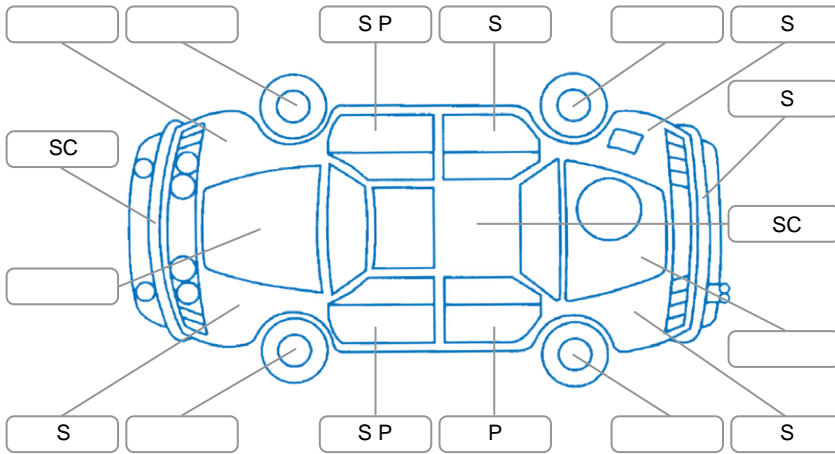

Report ID:	28,099,039	Version:	1
Created:	07 Apr 2026		

Make:	Subaru	Model:	Forester
Body Style:	SUV	Year:	2022
Rego No.:	PQR531	Rego Expiry:	20 Dec 2026
WoF Expiry:	07 Oct 2026	Odometer:	70,386 Kms
Good No.:	28099039	VIN:	JF2SK9KL5PG092994
Next Service:	72,482 kms	Service History:	Yes

Key
 S = Scratch R = Rust C = Crack * = Decals W = Significant scuffs
 D = Dent PT = Paint defect P = Pin dent SC = Stone Chips

Note: some defects and blemishes may not be displayed in the diagram

Body Inspection Comments

Conditions During Body Inspection: Wet

Under Carriage and Under Bonnet Inspection Comments

4wd

Interior Comments

Seats:	Good
Carpets:	Good
Panels:	Good
Dashboard:	Good

General Comments

Road Conditions During Test Drive	Wet	
Engine Timing Mechanism	Timing Chain	
Evidence of Cam Belt Replacement	<input type="checkbox"/> Yes <input type="checkbox"/> No	Kms
Inspected by:	Vasanthakumar Mayilswamy	
Published by:	Vasanthakumar Mayilswamy	
Inspection Date:	07 Apr 2026	