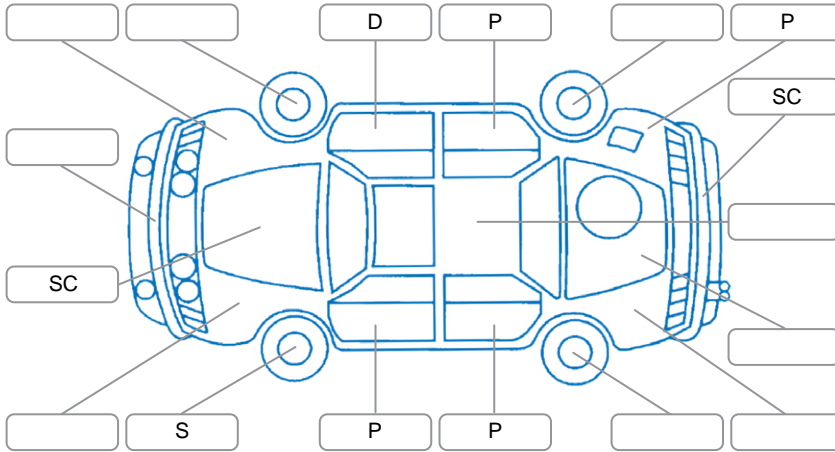

### Key

S = Scratch    R = Rust    C = Crack    \* = Decals    W = Significant scuffs  
 D = Dent    PT = Paint defect    P = Pin dent    SC = Stone Chips

Note: some defects and blemishes may not be displayed in the diagram

### Body Inspection Comments

Holes in front bar.  
 Aerials fitted to roof.

Conditions During Body Inspection    Dry