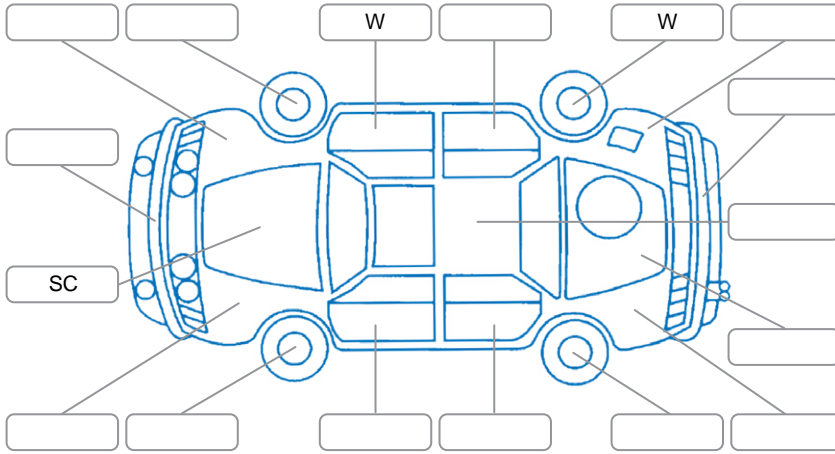

Report ID:	28,098,993	Version:	2
Created:	08 Apr 2026		

Make:	Suzuki	Model:	Vitara
Body Style:	SUV	Year:	2018
Rego No.:	LGH789	Rego Expiry:	11 Apr 2026
WoF Expiry:	01 Apr 2027	Odometer:	78,117 Kms
Good No.:	28098993	VIN:	TSMLYDA1S00442232
Next Service:	?	Service History:	Yes

**Key**

S = Scratch    R = Rust    C = Crack    \* = Decals    W = Significant scuffs  
 D = Dent    PT = Paint defect    P = Pin dent    SC = Stone Chips

Note: some defects and blemishes may not be displayed in the diagram