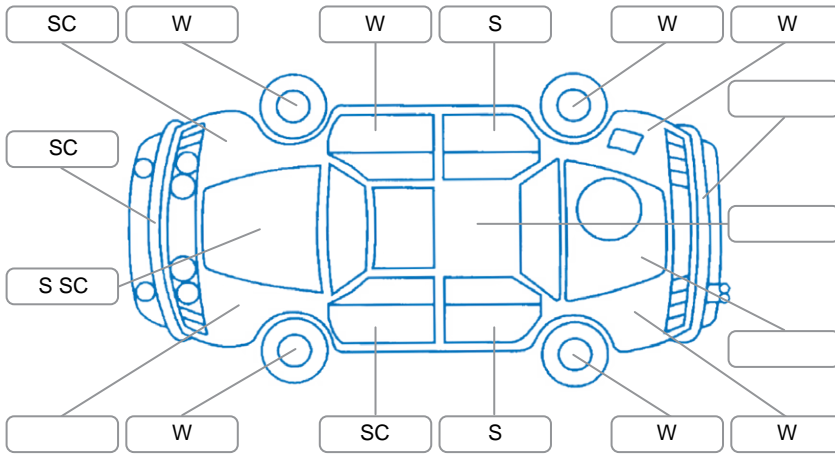

Report ID:	28,098,986	Version:	6
Created:	26 May 2026		

Make:	Ford	Model:	Everest
Body Style:	SUV	Year:	2016
Rego No.:	QRC305	Rego Expiry:	18 Dec 2025
WoF Expiry:	15 May 2027	Odometer:	165,106 Kms
Good No.:	28098986	VIN:	MNAAXXMAWAGL68009
Next Service:	175021	Service History:	No

Key
 S = Scratch R = Rust C = Crack * = Decals W = Significant scuffs
 D = Dent PT = Paint defect P = Pin dent SC = Stone Chips

Note: some defects and blemishes may not be displayed in the diagram

Body Inspection Comments

Conditions During Body Inspection: Wet

Under Carriage and Under Bonnet Inspection Comments

Interior Comments

Seats:	Average
Carpets:	Average
Panels:	Average
Dashboard:	Good

General Comments

Road Conditions During Test Drive	Wet
Engine Timing Mechanism	Timing Chain
Evidence of Cam Belt Replacement	<input type="checkbox"/> Yes <input type="checkbox"/> No Kms
Inspected by:	Jaden Jenkins
Published by:	Andrew Sullivan
Inspection Date:	07 Apr 2026