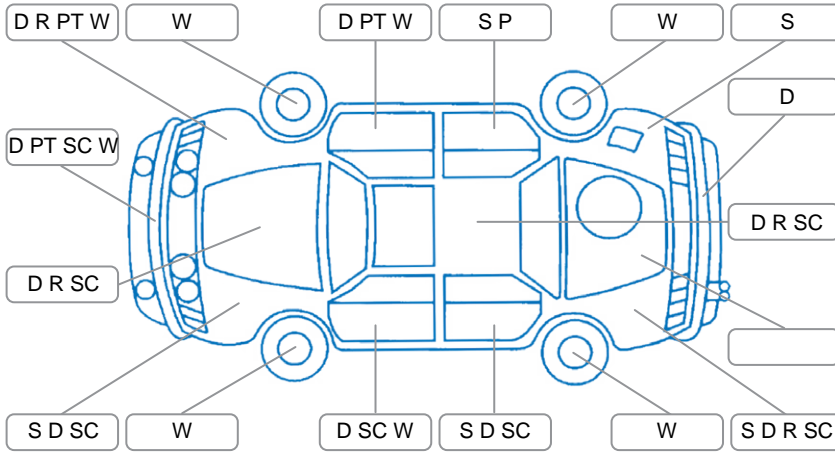

Report ID:	28,098,972	Version:	1
Created:	07 Apr 2026		

Make:	Honda	Model:	Civic
Body Style:	Sedan	Year:	2000
Rego No.:	ZR9434	Rego Expiry:	27 Apr 2026
WoF Expiry:	27 Nov 2026	Odometer:	
Good No.:	28098972	VIN:	JHMEK1640YS209413
Next Service:	197000	Service History:	No

**Key**  
 S = Scratch    R = Rust    C = Crack    \* = Decals    W = Significant scuffs  
 D = Dent    PT = Paint defect    P = Pin dent    SC = Stone Chips

Note: some defects and blemishes may not be displayed in the diagram

### Body Inspection Comments

Rear bumper misaligned  
 Front bumper misaligned

Conditions During Body Inspection    Dry