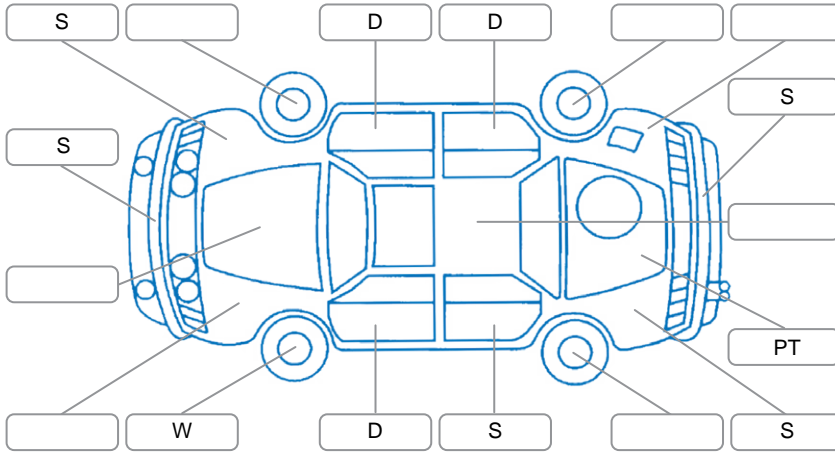

Report ID:	28,098,964	Version:	2
Created:	08 Jun 2026		

Make:	Subaru	Model:	Forester
Body Style:	Wagon	Year:	2013
Rego No.:	PHF887	Rego Expiry:	19 Sep 2026
WoF Expiry:	13 May 2027	Odometer:	133,501 Kms
Good No.:	28098964	VIN:	7AT0GF17X22006527
Next Service:	143,000 Kms	Service History:	No

Key

S = Scratch R = Rust C = Crack * = Decals W = Significant scuffs
 D = Dent PT = Paint defect P = Pin dent SC = Stone Chips

Note: some defects and blemishes may not be displayed in the diagram

Body Inspection Comments