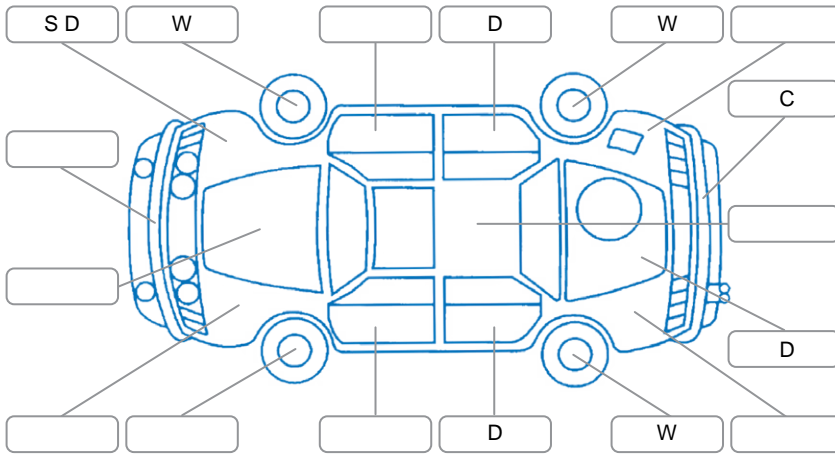

Key
 S = Scratch R = Rust C = Crack * = Decals W = Significant scuffs
 D = Dent PT = Paint defect P = Pin dent SC = Stone Chips

Note: some defects and blemishes may not be displayed in the diagram

Body Inspection Comments

Interior rear panel minor scratches.

Conditions During Body Inspection Dry

Under Carriage and Under Bonnet Inspection Comments

Freshly serviced.

Interior Comments

Seats:	Average
Carpets:	Average
Panels:	Average
Dashboard:	Good