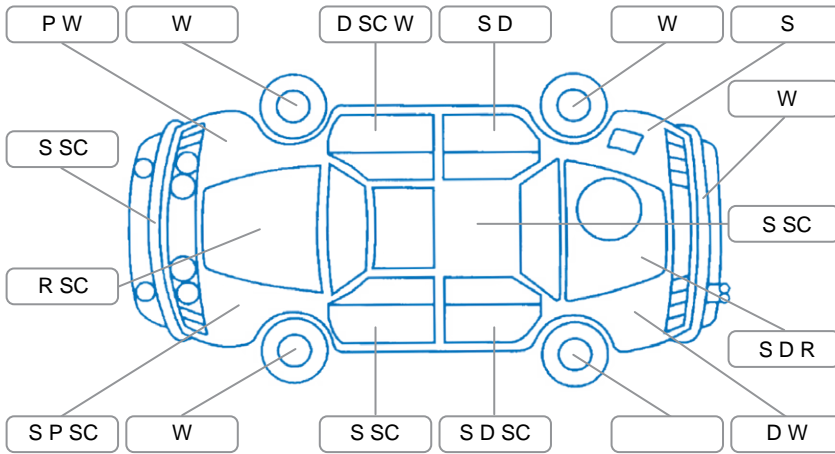

Report ID:	28,098,940	Version:	1
Created:	07 Apr 2026		

Make:	Suzuki	Model:	Swift
Body Style:	Hatchback	Year:	2011
Rego No.:	GAL659	Rego Expiry:	
WoF Expiry:	26 Jan 2027	Odometer:	185,258 Kms
Good No.:	28098940	VIN:	JSAFZC82S00101677
Next Service:	no sticker	Service History:	No

Key
 S = Scratch R = Rust C = Crack * = Decals W = Significant scuffs
 D = Dent PT = Paint defect P = Pin dent SC = Stone Chips

Note: some defects and blemishes may not be displayed in the diagram

Body Inspection Comments

Conditions During Body Inspection: Dry

Under Carriage and Under Bonnet Inspection Comments

Underbody surface rust

Interior Comments

Seats:	Average
Carpets:	Average
Panels:	Average
Dashboard:	Average

General Comments