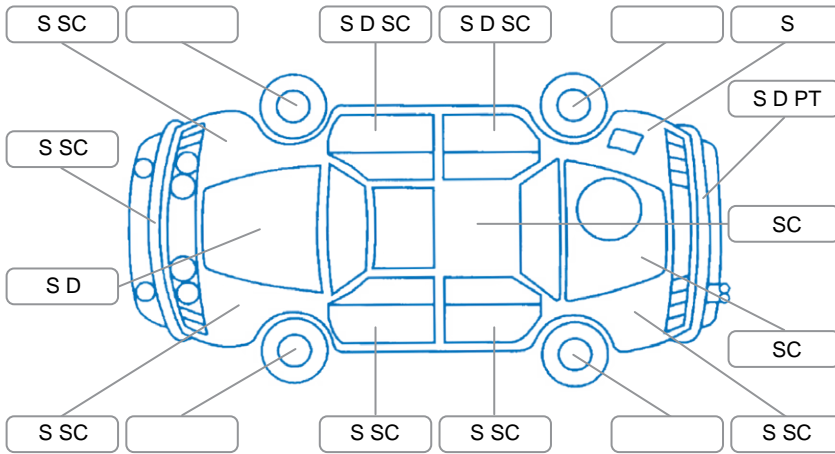

**Key**  
 S = Scratch    R = Rust    C = Crack    \* = Decals    W = Significant scuffs  
 D = Dent    PT = Paint defect    P = Pin dent    SC = Stone Chips

Note: some defects and blemishes may not be displayed in the diagram

### Body Inspection Comments

Minor stonechips on windscreen

Conditions During Body Inspection    Wet