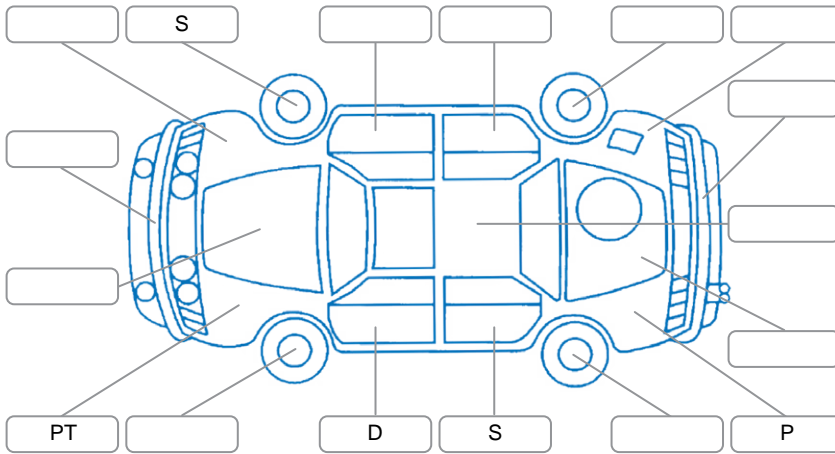

Report ID:	28,098,889	Version:	2
Created:	01 May 2026		

Make:	LDV	Model:	D90
Body Style:	SUV	Year:	2021
Rego No.:	NQY357	Rego Expiry:	27 Oct 2026
WoF Expiry:	24 Apr 2027	Odometer:	48,399 Kms
Good No.:	28098889	VIN:	LSFA431J5MA077408
Next Service:	58000 kms	Service History:	No

Key
 S = Scratch R = Rust C = Crack * = Decals W = Significant scuffs
 D = Dent PT = Paint defect P = Pin dent SC = Stone Chips

Note: some defects and blemishes may not be displayed in the diagram

Body Inspection Comments

Conditions During Body Inspection: Wet Dry

Under Carriage and Under Bonnet Inspection Comments

Interior Comments

Seats:	Average
Carpets:	Good
Panels:	Good
Dashboard:	Good

General Comments

Road Conditions During Test Drive	Wet	
Engine Timing Mechanism	Timing Chain	
Evidence of Cam Belt Replacement	<input type="checkbox"/> Yes <input type="checkbox"/> No	Kms
Inspected by:	Eleoit Kumar	
Published by:	Sam Huang	
Inspection Date:	07 Apr 2026	