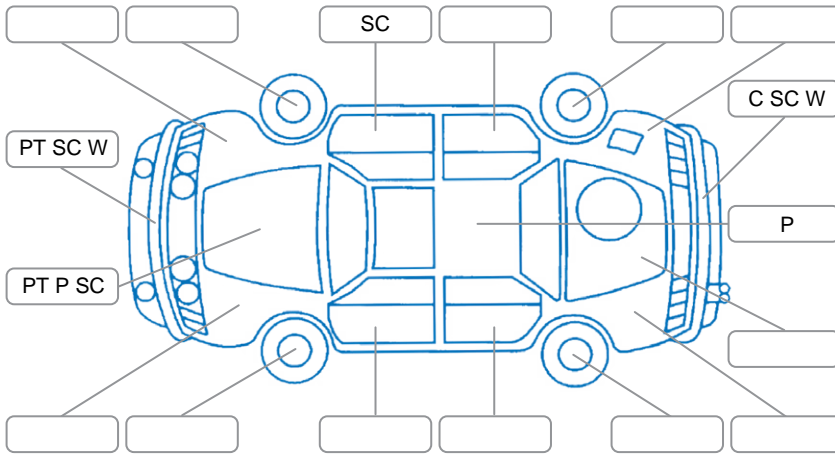

Report ID:	28,098,870	Version:	1
Created:	07 Apr 2026		

Make:	Volkswagen	Model:	Beetle
Body Style:	Hatchback	Year:	2008
Rego No.:	LSH225	Rego Expiry:	14 May 2026
WoF Expiry:	19 Sep 2026	Odometer:	138,332 Kms
Good No.:	28098870	VIN:	WVWZZZ9CZ8M558258
Next Service:	142450	Service History:	No

**Key**  
 S = Scratch    R = Rust    C = Crack    \* = Decals    W = Significant scuffs  
 D = Dent    PT = Paint defect    P = Pin dent    SC = Stone Chips

Note: some defects and blemishes may not be displayed in the diagram