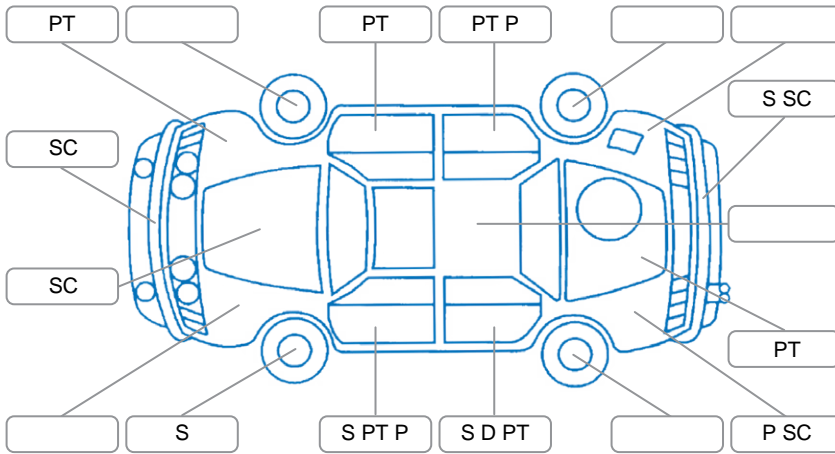

Report ID:	28,098,858	Version:	2
Created:	13 Apr 2026		

Make:	Nissan	Model:	Elgrand
Body Style:	Wagon	Year:	2007
Rego No.:	LDJ235	Rego Expiry:	06 Dec 2025
WoF Expiry:	01 Apr 2027	Odometer:	166,848 Kms
Good No.:	28098858	VIN:	7AT0DH6MX18092087
Next Service:	176,850kms	Service History:	No

Key
 S = Scratch R = Rust C = Crack * = Decals W = Significant scuffs
 D = Dent PT = Paint defect P = Pin dent SC = Stone Chips

Note: some defects and blemishes may not be displayed in the diagram

Body Inspection Comments

Left mirror indicator filled with water.

Conditions During Body Inspection

Dry

Under Carriage and Under Bonnet Inspection Comments

Interior Comments

Seats:	Average
Carpets:	Good
Panels:	Average
Dashboard:	Good