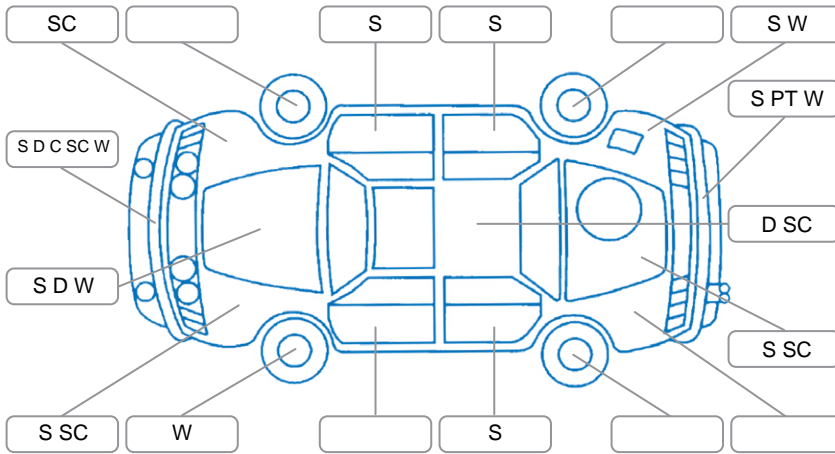

Report ID:	28,098,815	Version:	3
Created:	28 Apr 2026		

Make:	Toyota	Model:	Camry
Body Style:	Sedan	Year:	2016
Rego No.:	QQA322	Rego Expiry:	08 Jun 2026
WoF Expiry:	30 Apr 2027	Odometer:	164,744 Kms
Good No.:	28098815	VIN:	6T1BF3FK90X095358
Next Service:	165,706km	Service History:	Yes

Key

S = Scratch R = Rust C = Crack * = Decals W = Significant scuffs
 D = Dent PT = Paint defect P = Pin dent SC = Stone Chips

Note: some defects and blemishes may not be displayed in the diagram

Body Inspection Comments

Windscreen stone chips

Conditions During Body Inspection

Dry

Under Carriage and Under Bonnet Inspection Comments

Front wheel drive

Interior Comments

Seats:	Good
Carpets:	Average
Panels:	Good
Dashboard:	Good