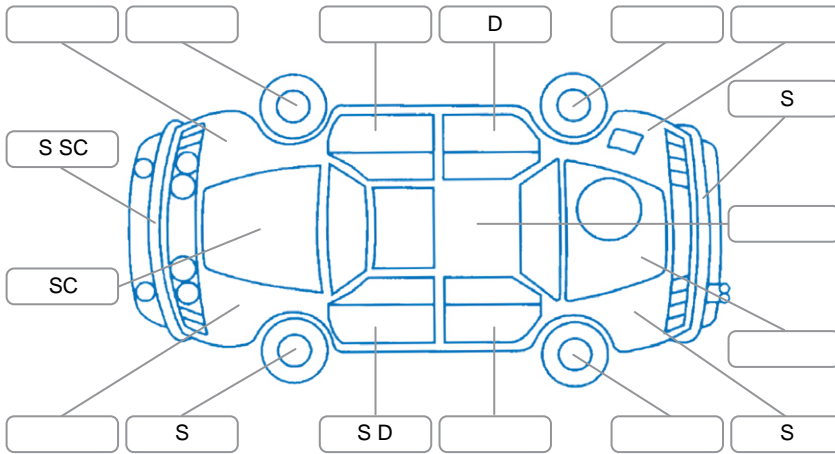

Report ID:	28,098,787	Version:	1
Created:	16 Apr 2026		

Make:	Holden	Model:	Barina
Body Style:	Hatchback	Year:	2009
Rego No.:	EUG196	Rego Expiry:	05 Sep 2026
WoF Expiry:	30 Apr 2027	Odometer:	95,561 Kms
Good No.:	28098787	VIN:	KL3SA48619B396750
Next Service:	101000	Service History:	No

Key
 S = Scratch R = Rust C = Crack * = Decals W = Significant scuffs
 D = Dent PT = Paint defect P = Pin dent SC = Stone Chips

Note: some defects and blemishes may not be displayed in the diagram

Body Inspection Comments

Conditions During Body Inspection: Dry

Under Carriage and Under Bonnet Inspection Comments

Interior Comments

Seats:	Good
Carpets:	Good
Panels:	Average
Dashboard:	Good

General Comments

Road Conditions During Test Drive	Dry		
Engine Timing Mechanism	Cambelt		
Evidence of Cam Belt Replacement	<input type="checkbox"/> Yes	<input checked="" type="checkbox"/> No	Kms
Inspected by:	Kris Milne		
Published by:	Melissa Wilson		
Inspection Date:	15 Apr 2026		