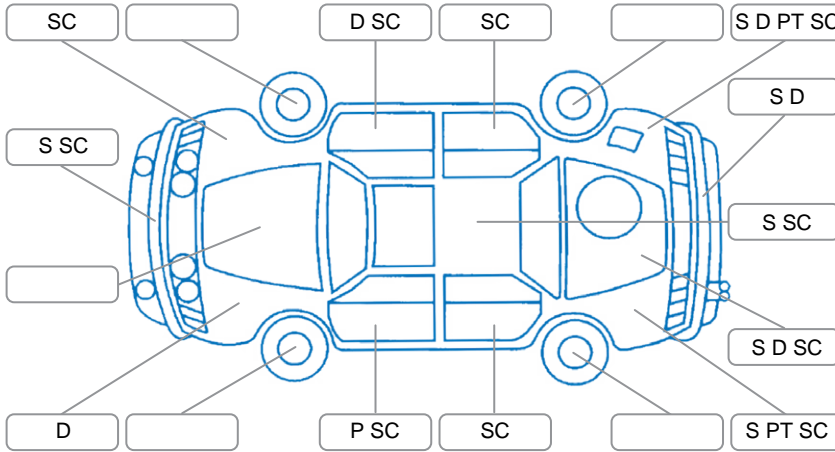

Report ID:	28,098,760	Version:	2
Created:	20 Apr 2026		

Make:	Ford	Model:	Ranger
Body Style:	Utility	Year:	2013
Rego No.:	QGY78	Rego Expiry:	23 Jan 2027
WoF Expiry:	21 Jan 2027	Odometer:	248,083 Kms
Good No.:	28098760	VIN:	MNAUMFF50DW219238
Next Service:	256,000 Kms	Service History:	No

Key
 S = Scratch R = Rust C = Crack * = Decals W = Significant scuffs
 D = Dent PT = Paint defect P = Pin dent SC = Stone Chips

Note: some defects and blemishes may not be displayed in the diagram

Body Inspection Comments

Stonechip in windscreen.

Conditions During Body Inspection: Dry

Under Carriage and Under Bonnet Inspection Comments

Interior Comments

Seats:	Poor, RF seat torn/plastic base broken
Carpets:	Good
Panels:	Average
Dashboard:	Average