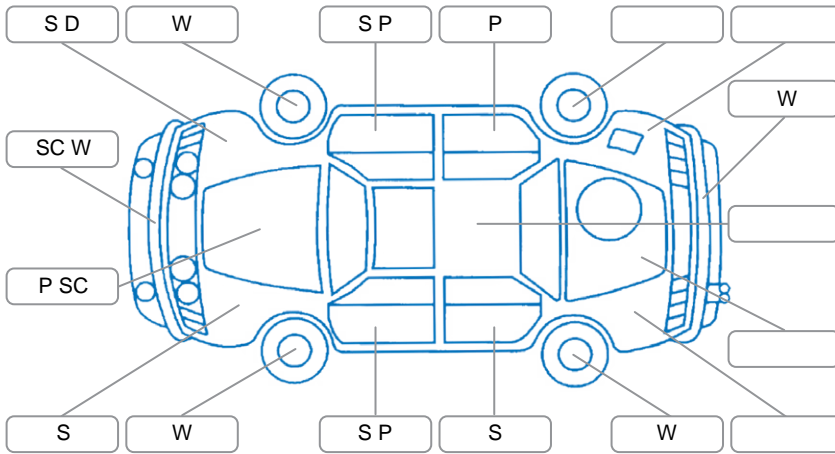

Key
 S = Scratch R = Rust C = Crack * = Decals W = Significant scuffs
 D = Dent PT = Paint defect P = Pin dent SC = Stone Chips

Note: some defects and blemishes may not be displayed in the diagram

Body Inspection Comments

Stone chips in windscreen.
 Scuffs in RH rocker panel.

Conditions During Body Inspection Dry

Under Carriage and Under Bonnet Inspection Comments

Interior Comments

Seats:	Good
Carpets:	Good
Panels:	Good
Dashboard:	Good