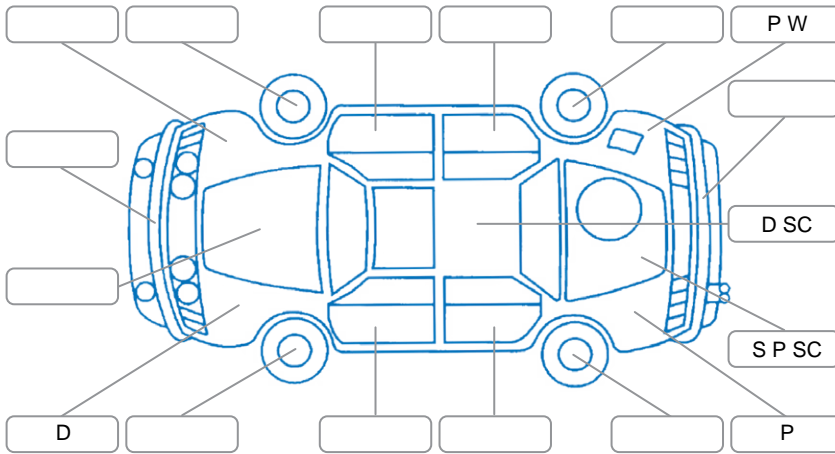

Report ID:	28,098,725	Version:	3
Created:	08 Apr 2026		

Make:	LDV	Model:	T60
Body Style:	Utility	Year:	2021
Rego No.:	NRH7	Rego Expiry:	09 Feb 2027
WoF Expiry:	14 Nov 2026	Odometer:	106,276 Kms
Good No.:	28098725	VIN:	LSFAM11A1MA071125
Next Service:	112,000kms	Service History:	No

Key
 S = Scratch R = Rust C = Crack * = Decals W = Significant scuffs
 D = Dent PT = Paint defect P = Pin dent SC = Stone Chips

Note: some defects and blemishes may not be displayed in the diagram

Body Inspection Comments

One wheel centre cap missing.
 R/R door seal damaged.

Conditions During Body Inspection Dry

Under Carriage and Under Bonnet Inspection Comments

Interior Comments

Seats:	Average
Carpets:	Average
Panels:	Average
Dashboard:	Average