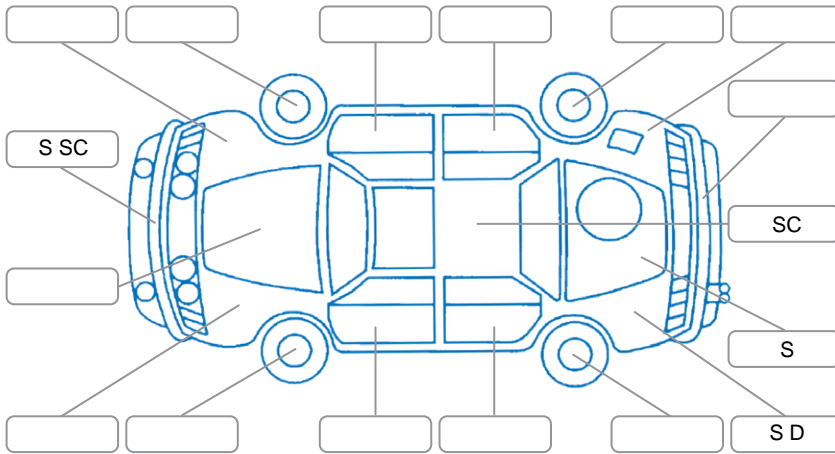

Report ID:	28,098,718	Version:	1
Created:	13 Apr 2026		

Make:	Holden	Model:	Colorado
Body Style:	Utility	Year:	2018
Rego No.:	LFE250	Rego Expiry:	05 Apr 2026
WoF Expiry:	24 Apr 2027	Odometer:	200,488 Kms
Good No.:	28098718	VIN:	MMU148MK0JH642528
Next Service:	211000	Service History:	No

**Key**  
 S = Scratch    R = Rust    C = Crack    \* = Decals    W = Significant scuffs  
 D = Dent    PT = Paint defect    P = Pin dent    SC = Stone Chips

Note: some defects and blemishes may not be displayed in the diagram

### Body Inspection Comments

Minor stonechips on windscreen

Conditions During Body Inspection: Wet