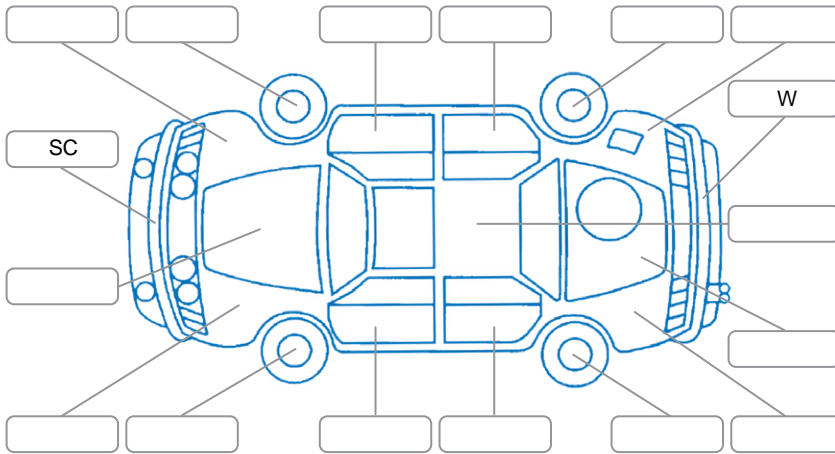

Report ID:	28,098,699	Version:	4
Created:	12 May 2026		

Make:	Hyundai	Model:	Santa FE
Body Style:	SUV	Year:	2015
Rego No.:	JHR861	Rego Expiry:	26 Jul 2026
WoF Expiry:	20 May 2027	Odometer:	175,322 Kms
Good No.:	28098699	VIN:	KMHSU81XSFU494877
Next Service:	185,000 Kms	Service History:	Yes

Key

S = Scratch R = Rust C = Crack * = Decals W = Significant scuffs
 D = Dent PT = Paint defect P = Pin dent SC = Stone Chips

Note: some defects and blemishes may not be displayed in the diagram

Body Inspection Comments