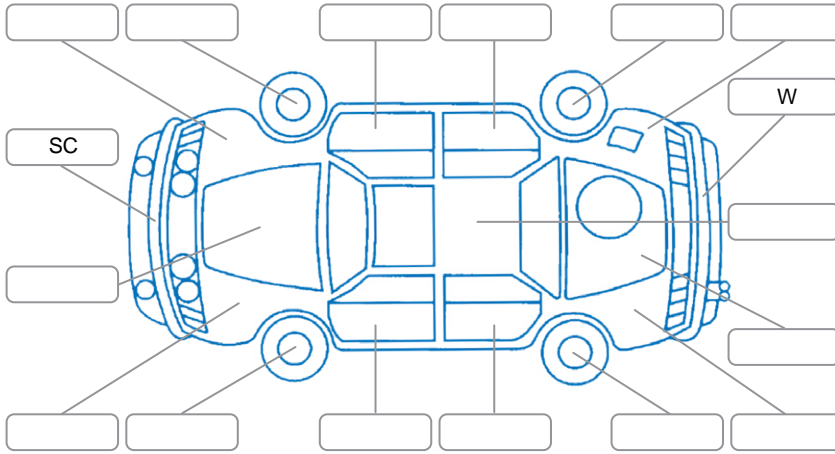

**Key**

S = Scratch    R = Rust    C = Crack    \* = Decals    W = Significant scuffs  
 D = Dent    PT = Paint defect    P = Pin dent    SC = Stone Chips

Note: some defects and blemishes may not be displayed in the diagram

**Body Inspection Comments**

Sidewall damage left rear tyre

Conditions During Body Inspection

Dry

**Under Carriage and Under Bonnet Inspection Comments**

2WD only  
 Front brakes pads low

**Interior Comments**