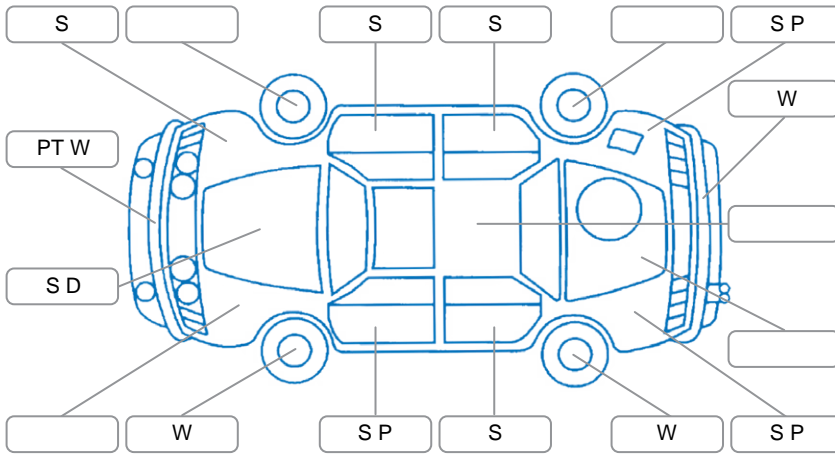

Report ID:	28,098,634	Version:	1
Created:	13 Apr 2026		

Make:	Mazda	Model:	Axela
Body Style:	Hatchback	Year:	2017
Rego No.:	PYJ425	Rego Expiry:	02 Nov 2026
WoF Expiry:	18 Apr 2027	Odometer:	135,001 Kms
Good No.:	28098634	VIN:	7AT0C13JX23414344
Next Service:	28/12/25 or 142811	Service History:	No

Key
 S = Scratch R = Rust C = Crack * = Decals W = Significant scuffs
 D = Dent PT = Paint defect P = Pin dent SC = Stone Chips

Note: some defects and blemishes may not be displayed in the diagram

Body Inspection Comments

Conditions During Body Inspection: Dry

Under Carriage and Under Bonnet Inspection Comments

Interior Comments

Seats:	Good
Carpets:	Good
Panels:	Good
Dashboard:	Good

General Comments

Vehicle drove well.

Road Conditions During Test Drive	Dry
Engine Timing Mechanism	Timing Chain
Evidence of Cam Belt Replacement	<input type="checkbox"/> Yes <input type="checkbox"/> No Kms
Inspected by:	Aaron Johnson
Published by:	Aaron Johnson
Inspection Date:	13 Apr 2026